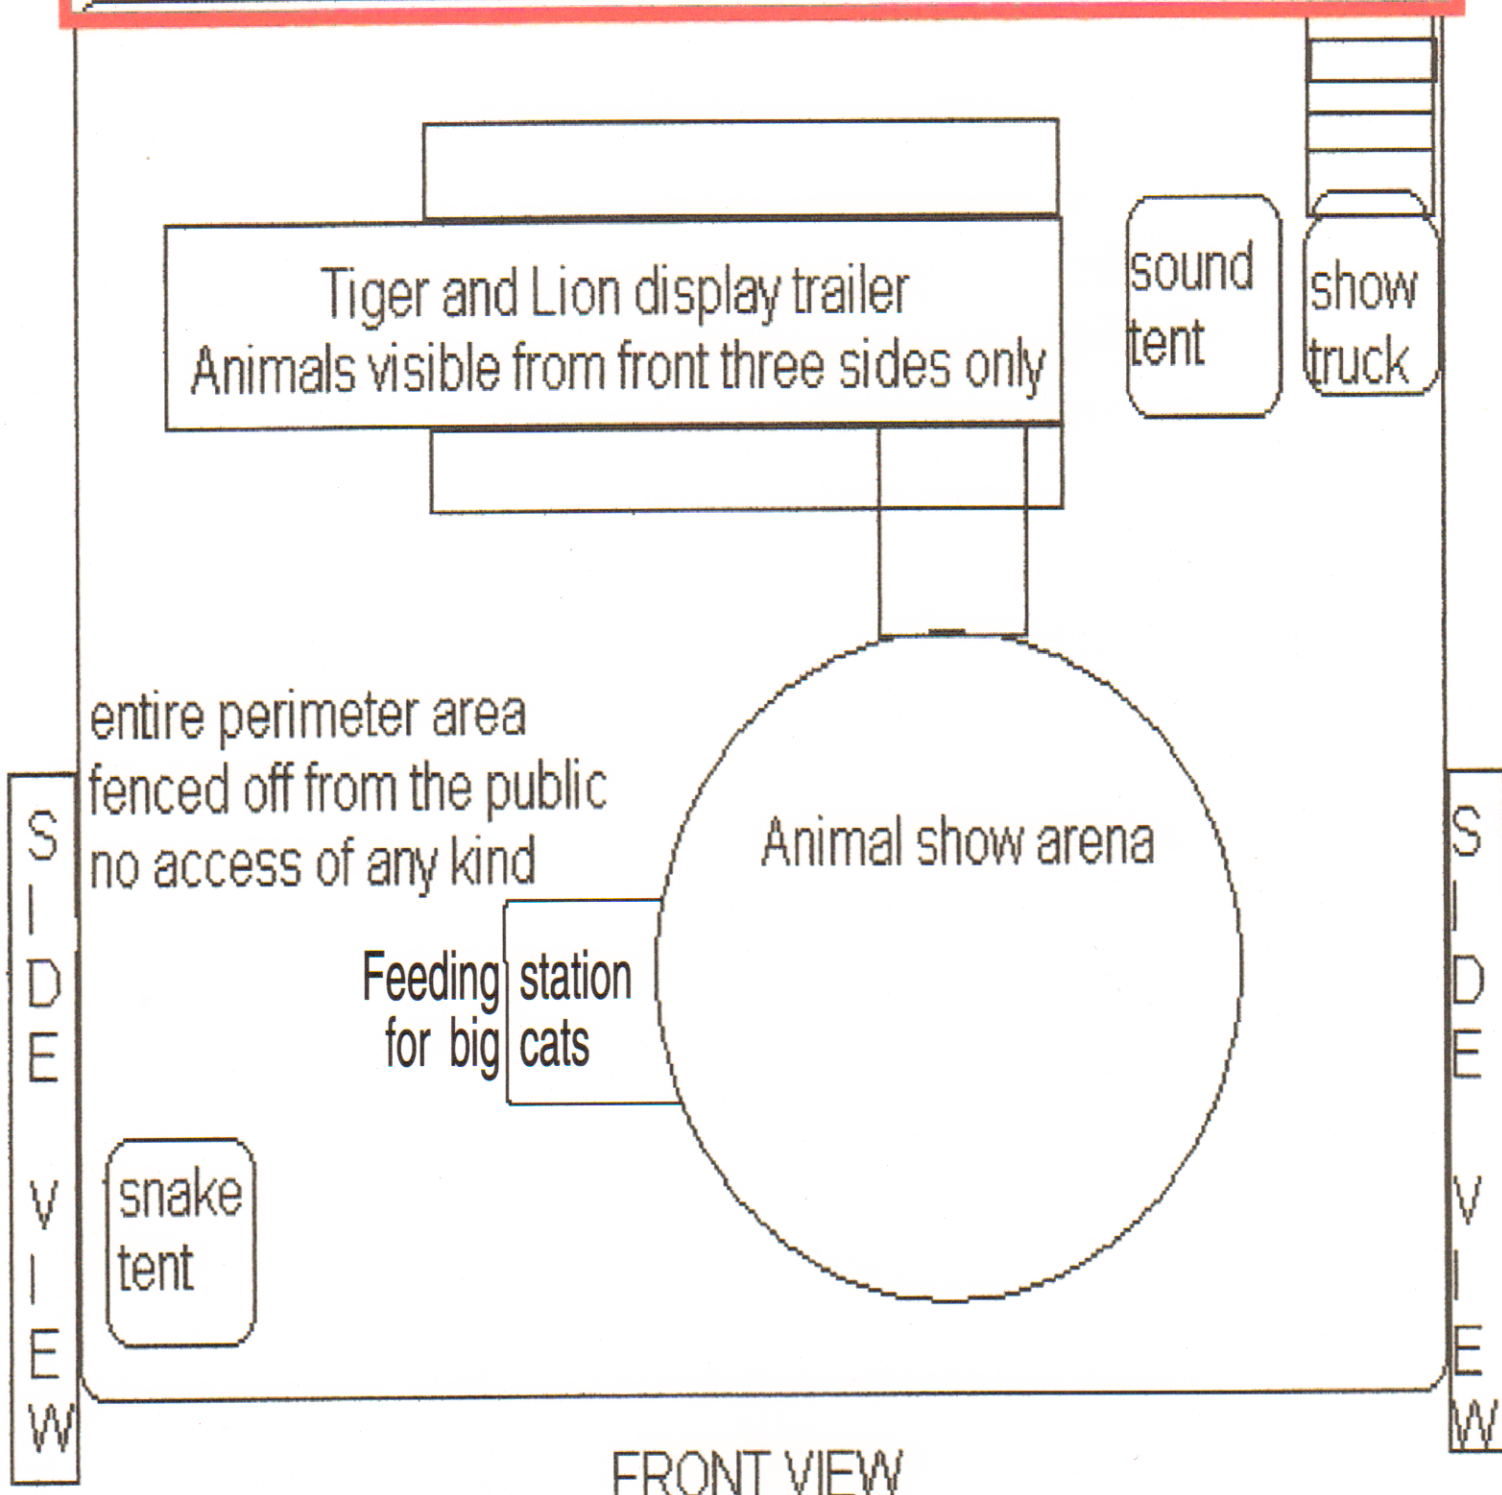

CLOSE ENCOUNTERS OF THE EXOTIC KIND
SHOW NEEDS 90 FT X 90 FT
(2) 220 VOLT 50 AMP PLUGS

This back side will be closed by a permanent back drop no viewing

Layout subject to change